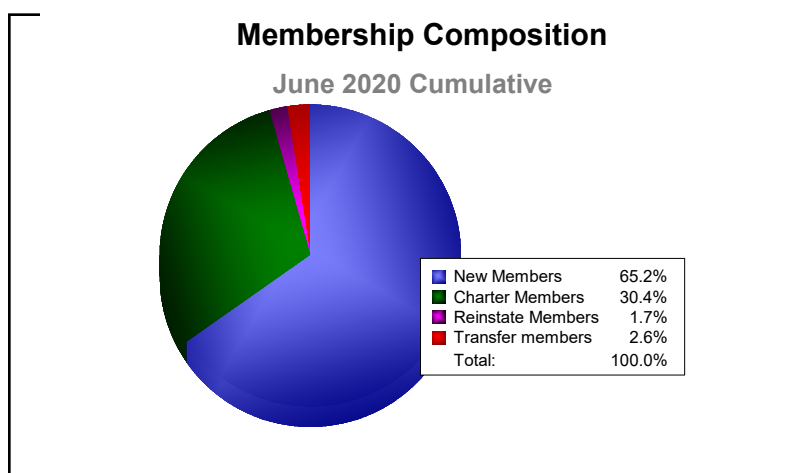

Year	New Clubs	Dropped Clubs	Gain/ Loss Clubs	New Members	Charter Members	Reinstate Members	Transfer Members	Total Member Added	Total Members Dropped	Gain/ Loss Members
2015-2016	0	-1	-1	98	7	2	6	113	-131	-18
2016-2017	0	-3	-3	134	0	16	1	151	-137	14
2017-2018	0	0	0	84	4	0	0	88	-138	-50
2018-2019	2	0	2	94	43	21	4	162	-153	9
2019-2020	3	-1	2	75	35	2	3	115	-168	-53
Average	1	-1	0	97	18	8	3	126	-145	-20

Year	New Clubs	Dropped Clubs	Gain/ Loss Clubs	New Members	Charter Members	Reinstate Members	Transfer Members	Total Member Added	Total Members Dropped	Gain/ Loss Members
2015-2016	0	0	0	0	0	0	0	0	0	0
2016-2017	0	0	0	1	0	0	0	1	0	1
2017-2018	0	0	0	0	0	0	0	0	0	0
2018-2019	0	0	0	0	0	0	0	0	0	0
2019-2020	0	0	0	1	0	0	0	1	0	1
Average	0	0	0	0	0	0	0	0	0	0