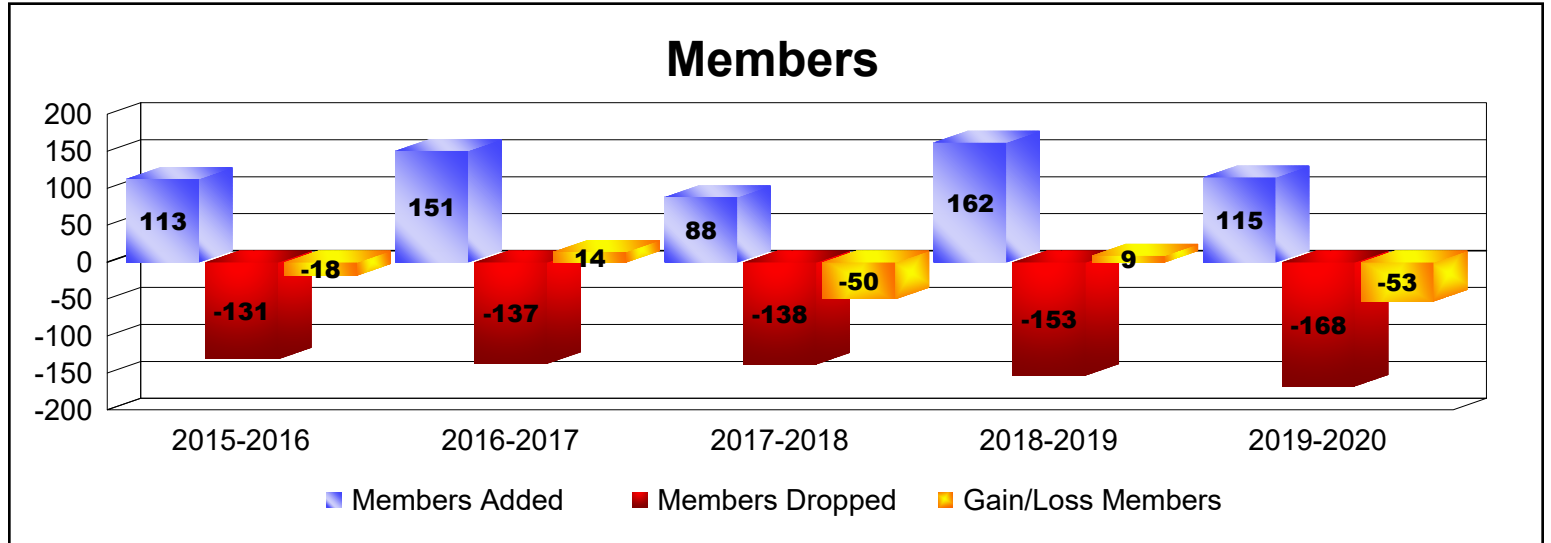

Year	New Clubs	Dropped Clubs	Gain/ Loss Clubs	New Members	Charter Members	Reinstate Members	Transfer Members	Total Member Added	Total Members Dropped	Gain/ Loss Members
2015-2016	0	-1	-1	98	7	2	6	113	-131	-18
2016-2017	0	-3	-3	134	0	16	1	151	-137	14
2017-2018	0	0	0	84	4	0	0	88	-138	-50
2018-2019	2	0	2	94	43	21	4	162	-153	9
2019-2020	3	-1	2	75	35	2	3	115	-168	-53
Average	1	-1	0	97	18	8	3	126	-145	-20

Year	New Clubs	Dropped Clubs	Gain/ Loss Clubs	New Members	Charter Members	Reinstate Members	Transfer Members	Total Member Added	Total Members Dropped	Gain/ Loss Members
2015-2016	0	0	0	0	0	0	0	0	0	0
2016-2017	0	0	0	1	0	0	0	1	0	1
2017-2018	0	0	0	0	0	0	0	0	0	0
2018-2019	0	0	0	0	0	0	0	0	0	0
2019-2020	0	0	0	1	0	0	0	1	0	1
Average	0	0	0	0	0	0	0	0	0	0