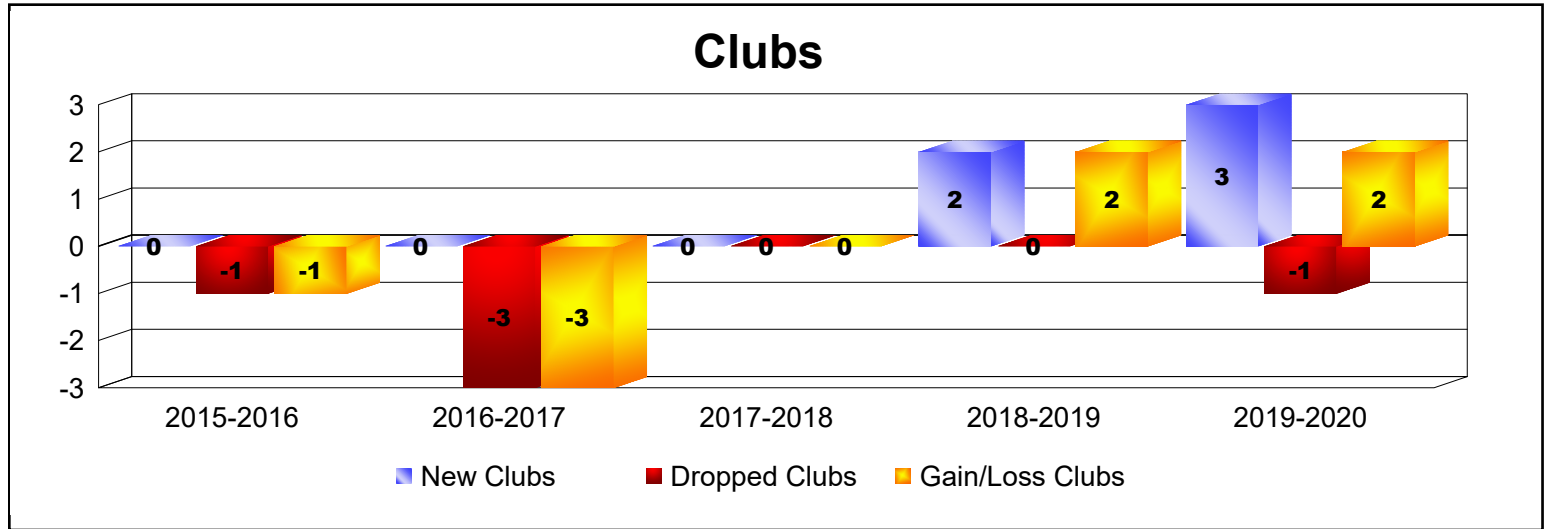

Year	New Clubs	Dropped Clubs	Gain/ Loss Clubs	New Members	Charter Members	Reinstate Members	Transfer Members	Total Member Added	Total Members Dropped	Gain/ Loss Members
2015-2016	0	-1	-1	98	7	2	6	113	-131	-18
2016-2017	0	-3	-3	134	0	16	1	151	-137	14
2017-2018	0	0	0	84	4	0	0	88	-138	-50
2018-2019	2	0	2	94	43	21	4	162	-153	9
2019-2020	3	-1	2	75	35	2	3	115	-168	-53
Average	1	-1	0	97	18	8	3	126	-145	-20

Year	New Clubs	Dropped Clubs	Gain/ Loss Clubs	New Members	Charter Members	Reinstate Members	Transfer Members	Total Member Added	Total Members Dropped	Gain/ Loss Members
2015-2016	0	0	0	0	0	0	0	0	0	0
2016-2017	0	0	0	1	0	0	0	1	0	1
2017-2018	0	0	0	0	0	0	0	0	0	0
2018-2019	0	0	0	0	0	0	0	0	0	0
2019-2020	0	0	0	1	0	0	0	1	0	1
Average	0	0	0	0	0	0	0	0	0	0