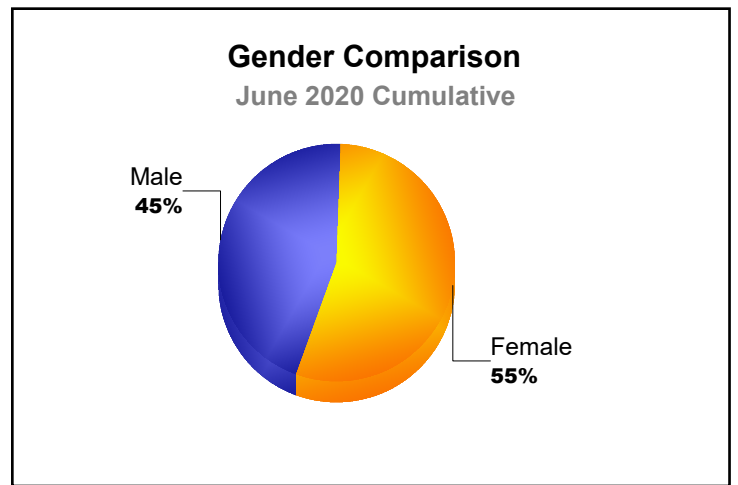

Year	New Clubs	Dropped Clubs	Gain/ Loss Clubs	New Members	Charter Members	Reinstate Members	Transfer Members	Total Member Added	Total Members Dropped	Gain/ Loss Members
2015-2016	0	-1	-1	98	7	2	6	113	-131	-18
2016-2017	0	-3	-3	134	0	16	1	151	-137	14
2017-2018	0	0	0	84	4	0	0	88	-138	-50
2018-2019	2	0	2	94	43	21	4	162	-153	9
2019-2020	3	-1	2	75	35	2	3	115	-168	-53
Average	1	-1	0	97	18	8	3	126	-145	-20